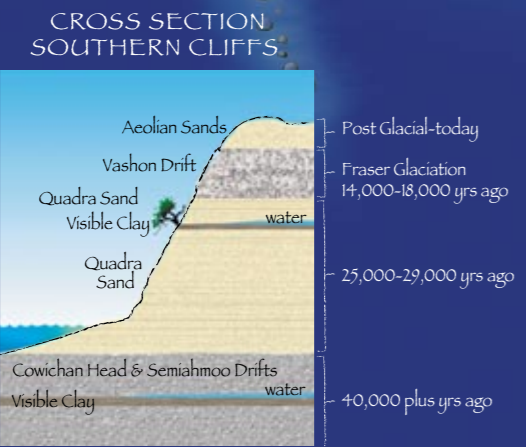

May 2001
Kathy Kwanle
Tony Wolkema
Design Write Communications