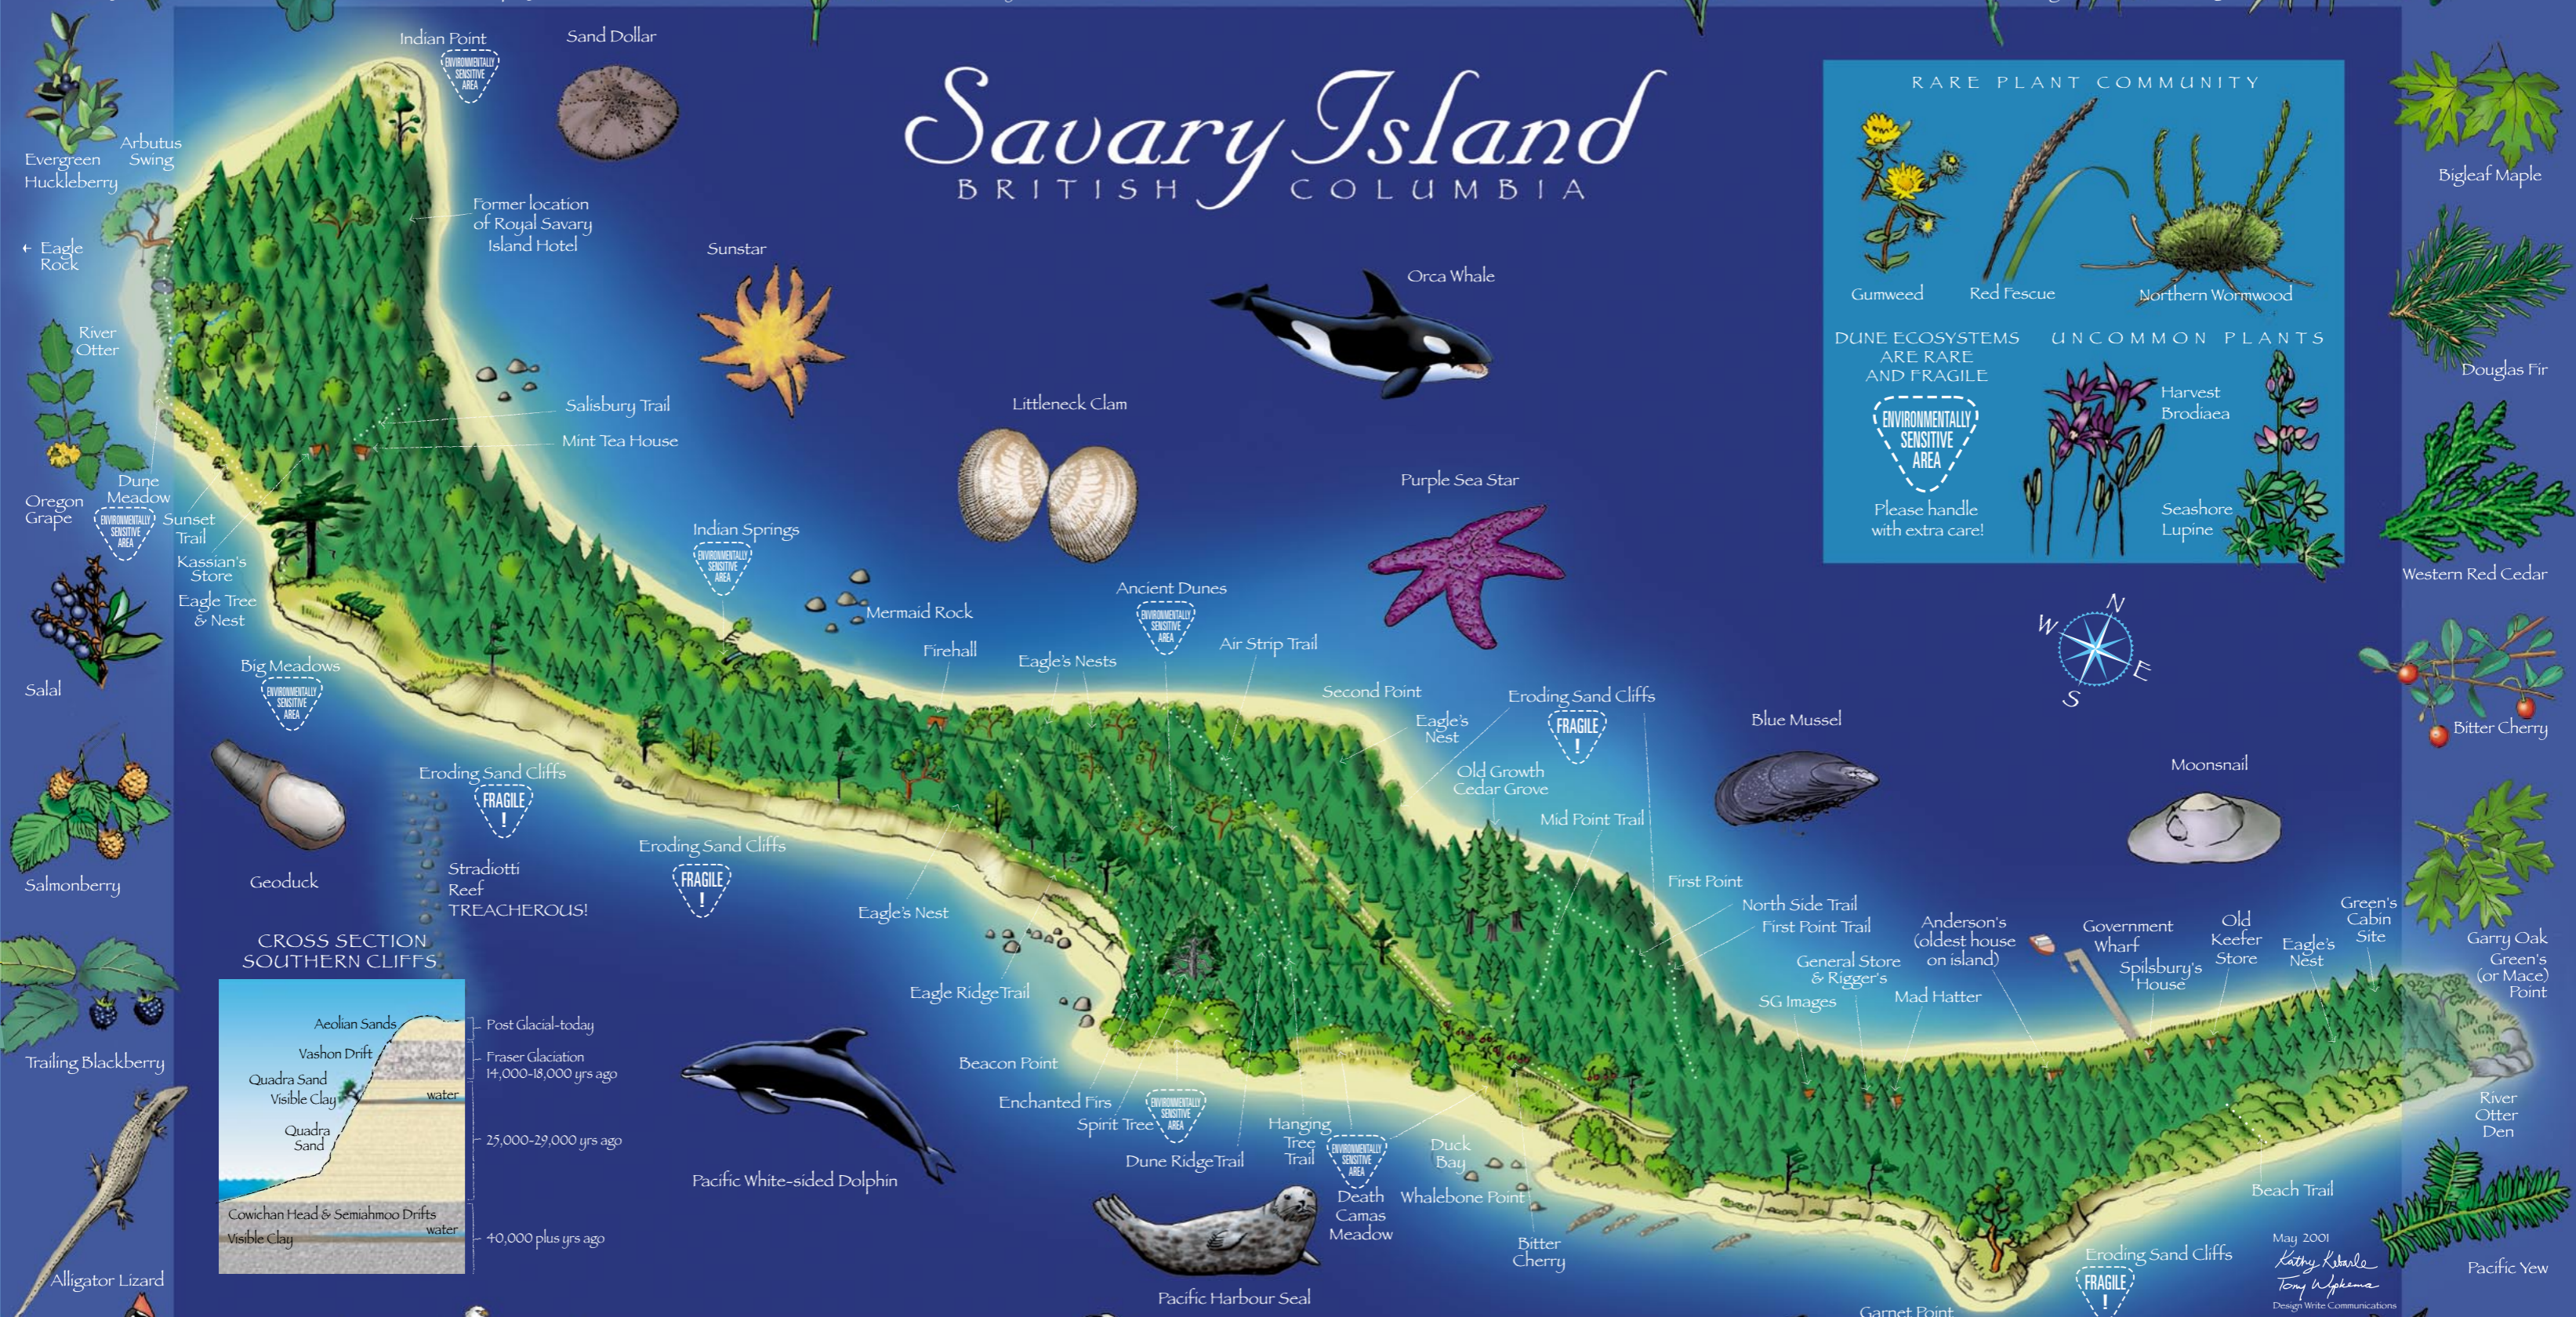

Savary Island

BRITISH COLUMBIA

RARE PLANT COMMUNITY

Gumweed, Red Fescue, Northern Wormwood

DUNE ECOSYSTEMS ARE RARE AND FRAGILE

ENVIRONMENTALLY SENSITIVE AREA

Please handle with extra care!

UNCOMMON PLANTS

Harvest Brodiaea, Seashore Lupine

May 2001
 Kathy Kwanle
 Tony Wolkema
 Design Write Communications